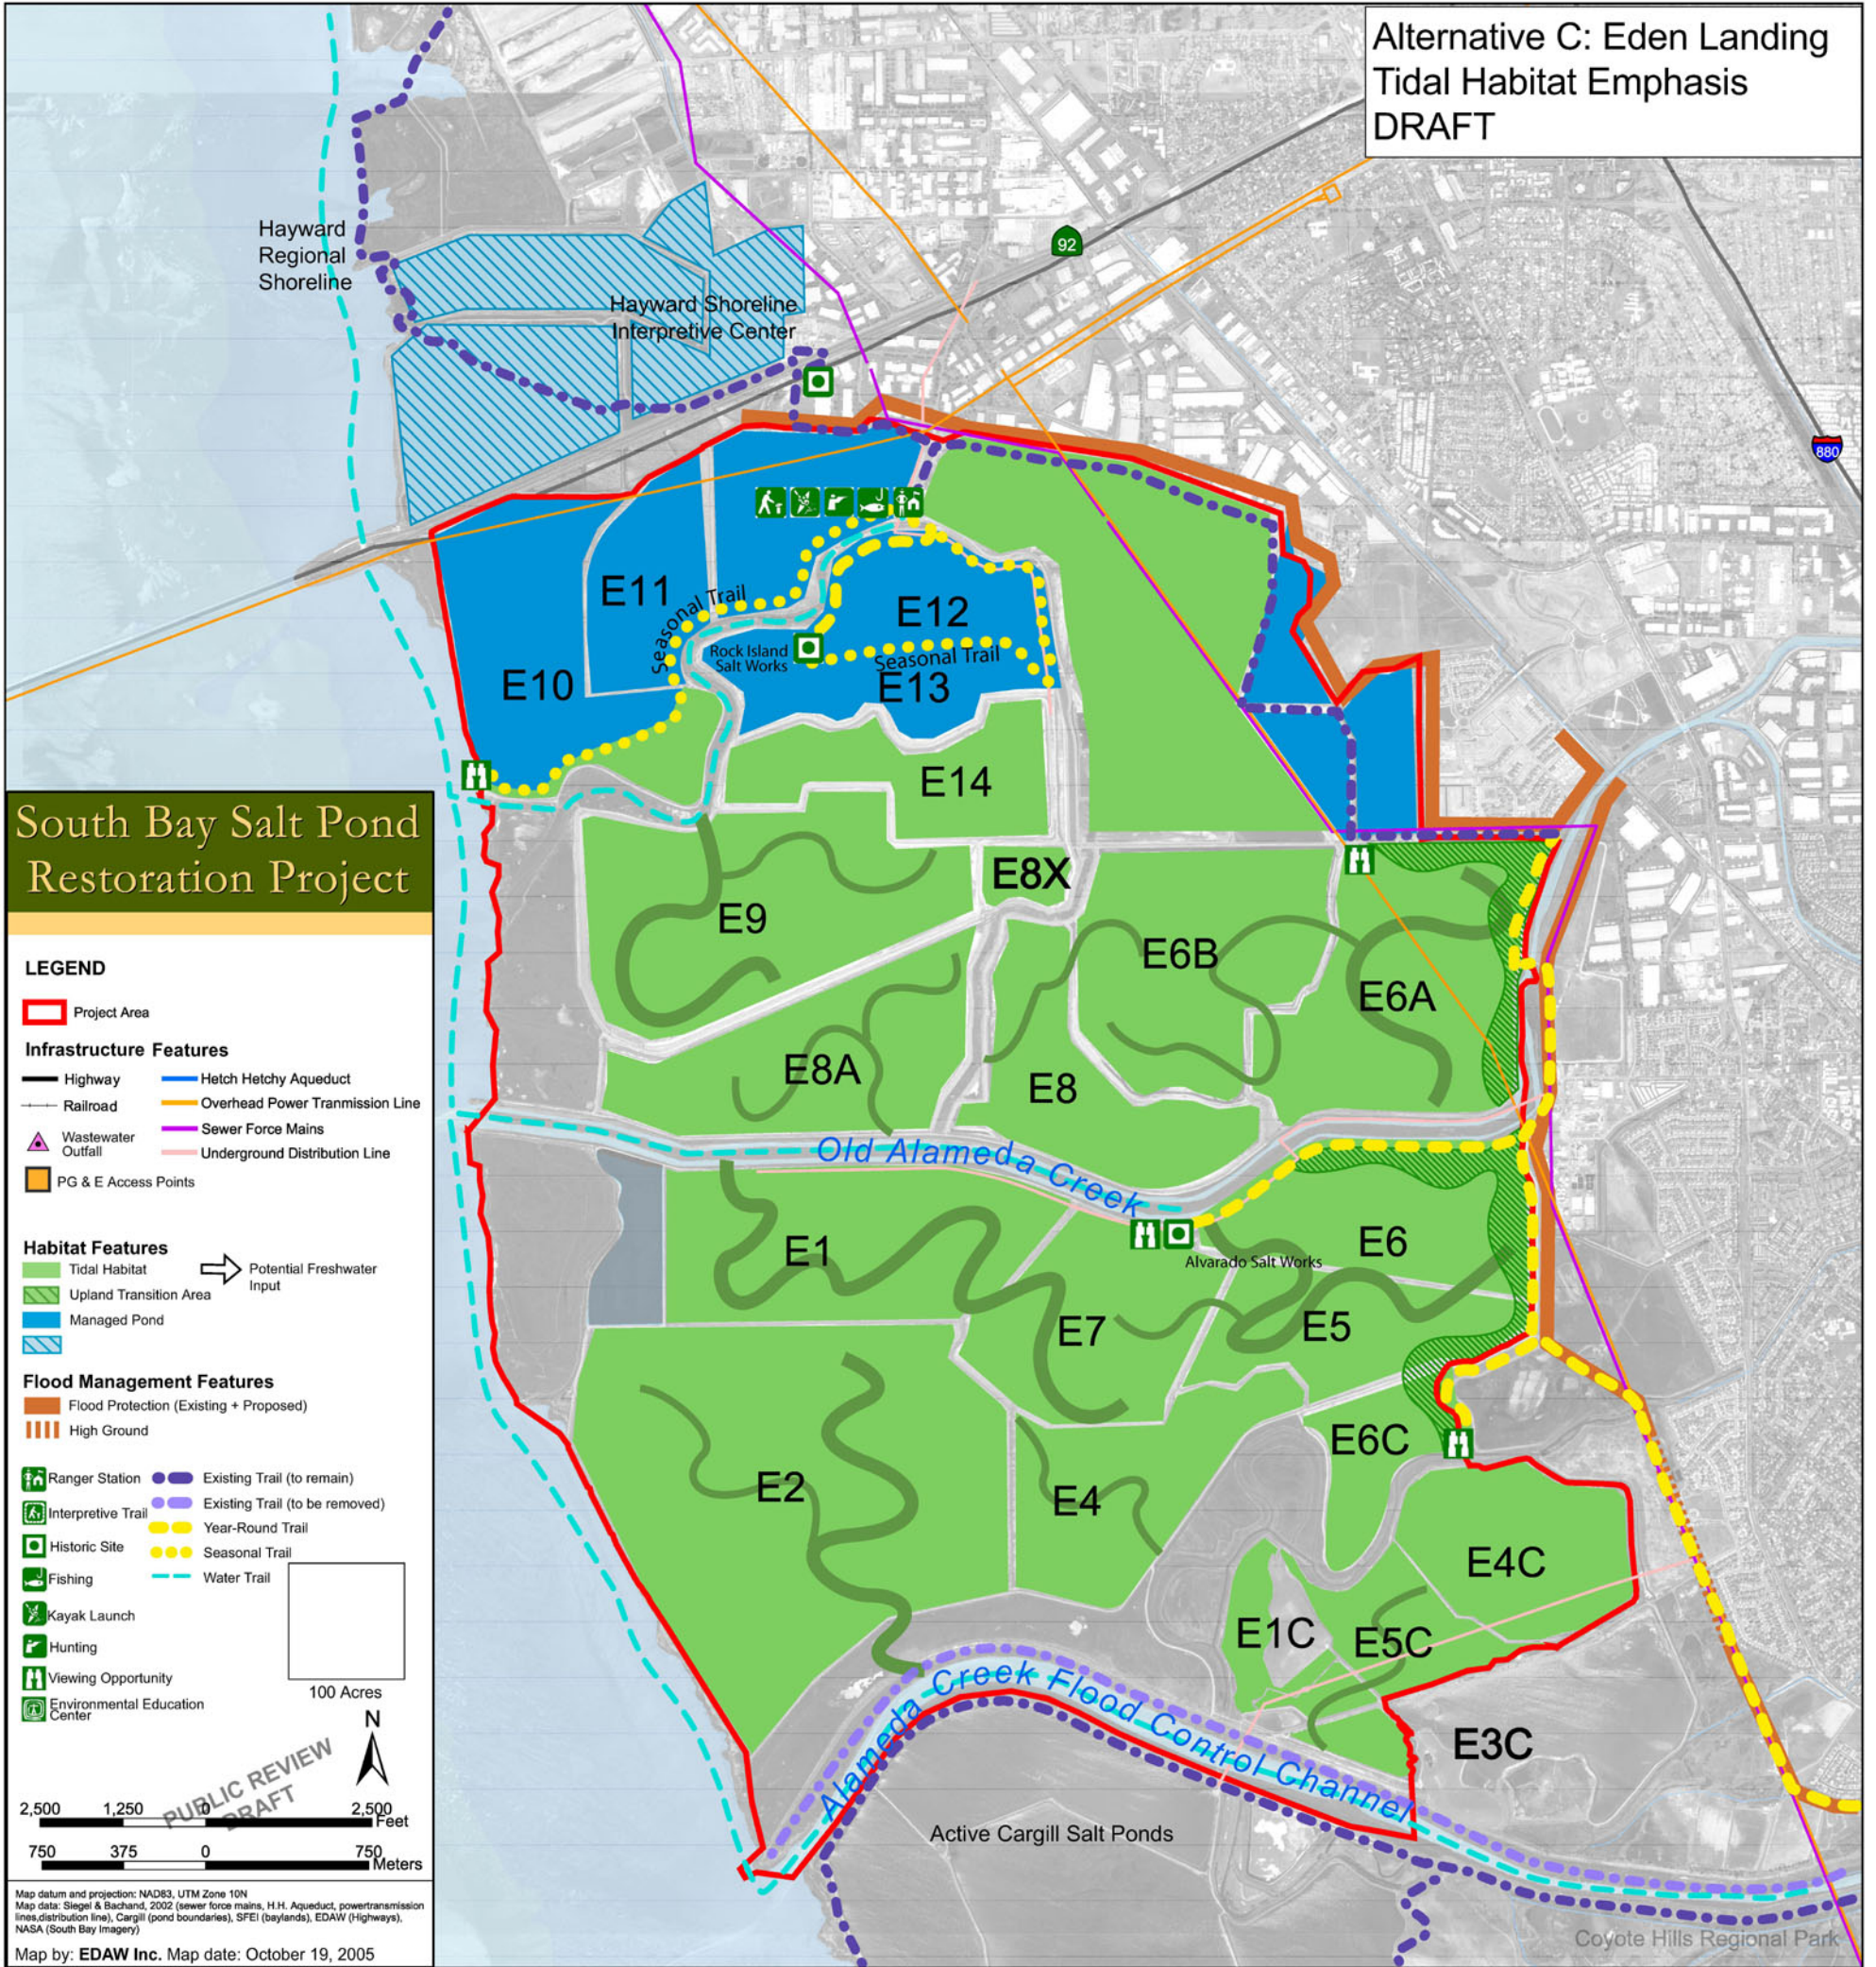

Alternative C: Eden Landing
Tidal Habitat Emphasis
DRAFT

PUBLIC REVIEW
DRAFT